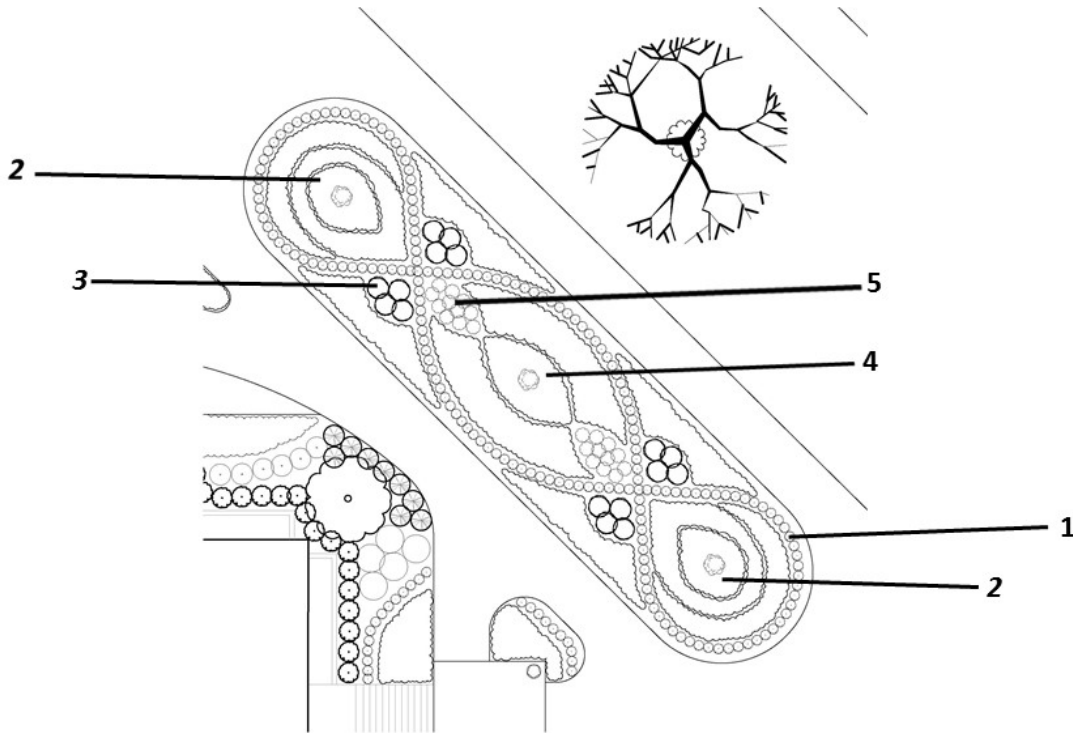

HIGH POINT UNIVERSITY

Mariana H. Lubein Arboretum and Botanical Gardens

The Minor Infinity Garden

Plant list

Woody plants

1. *Ilex vomitoria* 'Schillings Dwarf'
2. *Pennisetum alopecuroides* 'Hameln'
3. *Rosa* 'Radwhite'
4. *Schizachyrium scoparium* 'Standing Ovation'
5. *Yucca flaccida* 'Color Guard'

- dwarf yaupon holly
- Chinese fountain grass
- White Out™ Knock Out® rose
- upright little bluestem
- gold-stripe weak-leaf yucca

Bulbs/ Perennials

- | | | |
|--|---------------------|-------------|
| • <i>Iris</i> 'Blue Ribbon' | Dutch iris | all beds |
| • <i>Allium aflatanense</i> 'Purple Sensation' | ornamental onion | all beds |
| • <i>Tulipa</i> 'Golden Parade' | Darwin hybrid tulip | central bed |
| • <i>Tulipa</i> 'Queen of Night' | single late tulip | end beds |
| • <i>Hyacinthus orientalis</i> 'Blue Jacket' | common hyacinth | central bed |
| • <i>Hyacinthus orientalis</i> (Fragrance mix) | common hyacinth | end beds |
| • <i>Phlox paniculata</i> | garden Phlox | central bed |